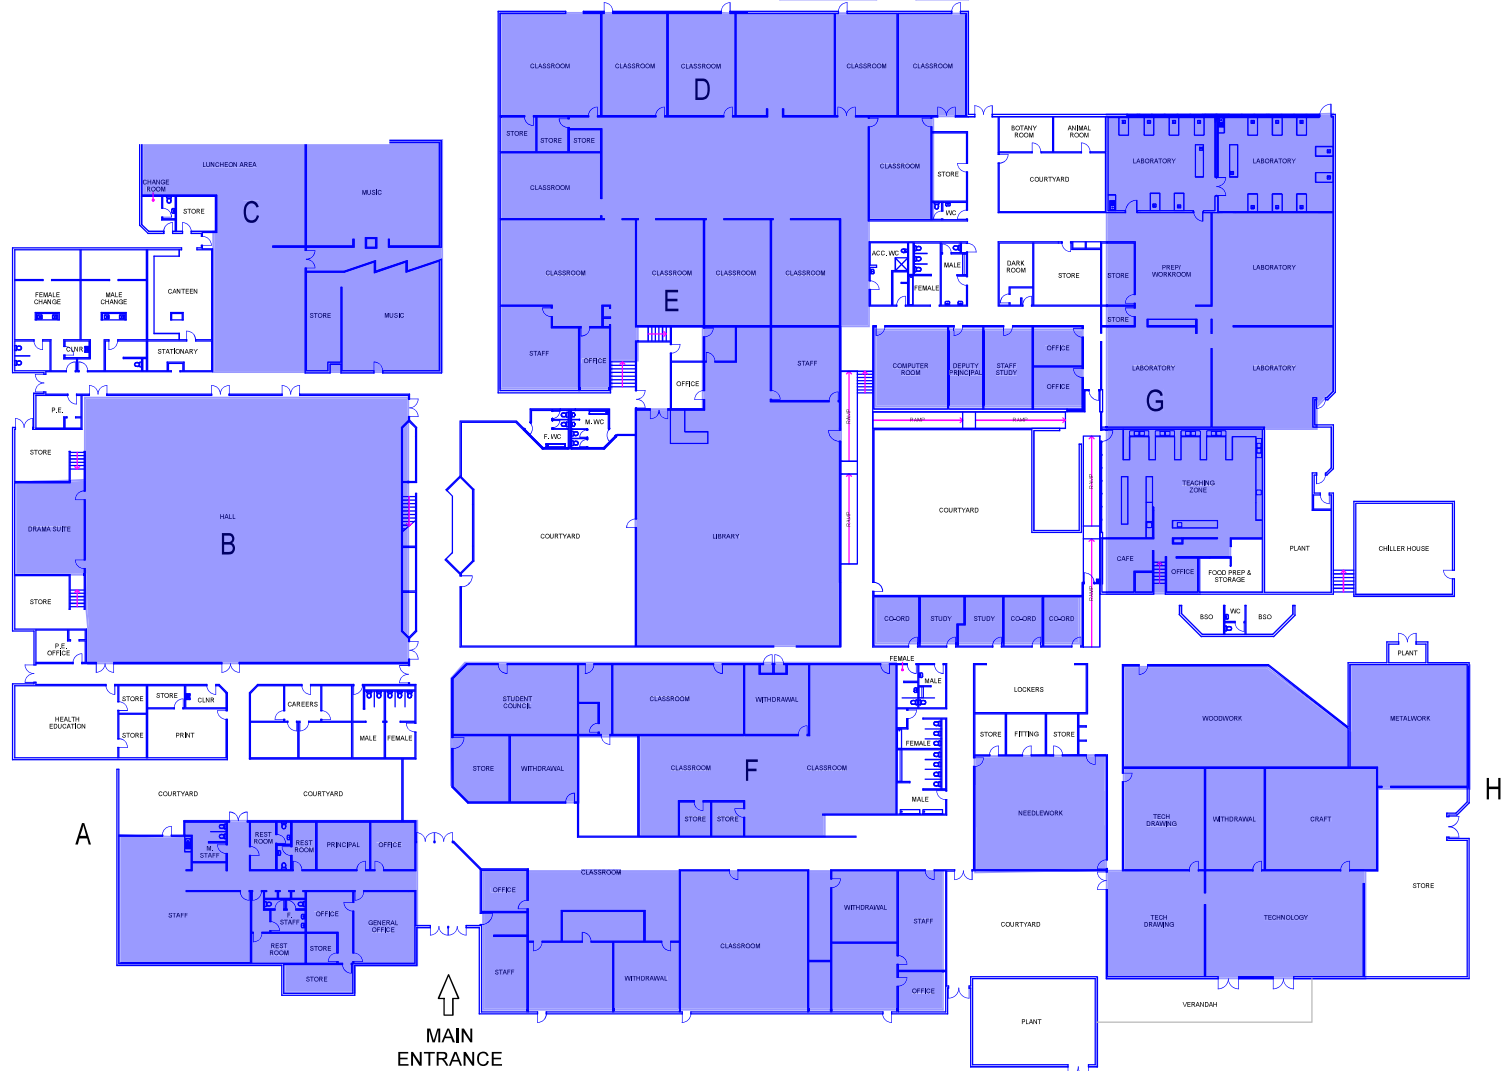

IAQ Map Legend - Winter Operation

Mechanical ventilation: Fresh air is introduced by the heating, ventilation and air conditioning system when in operation. Windows can remain closed and no action is required by the school.

Note: White spaces are to be used in accordance with COVID-19 requirements and current health advice.

ISSUE	AMENDMENT	DRAWN	VERD	APPD	DATE

SCALE
1:500
DATE
JANUARY 2018
DRAWING SHEET SIZE = A3

PROJECT
WANNIASSA SENIOR CAMPUS
INFRASTRUCTURE & CAPITAL WORKS
SCHOOL LAYOUT PLAN